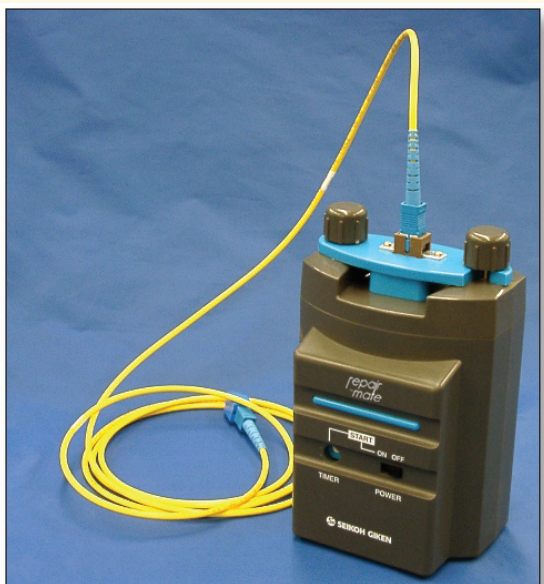

SEIKOH GIKEN

Providing Fiber Optic Solutions Through Micro Mechanics

Interconnect Maintenance Solutions

repair
™
mate

The REPAIR MATE™ by Seikoh Giken is your simple solution for repolishing damaged connector endface. The REPAIR MATE™ is your interconnect maintenance solution in the field or factory. REPAIR MATE™ polishes any connector type including FC, SC, ST, LC, and MU both PC and APC polishing.

Key Functions:

- ◆ Removes scratches and pits on fiber/ferrule endface
- ◆ Renews old fiber and improves back reflection
- ◆ Maintains GR-326 endface geometry
- ◆ One or two simple polishing steps
- ◆ Portable and Lightweight
- ◆ Easy one touch button operation

Standard Specifications:

Application	Repolishing
Axis	1-axis per holder
Dimension	94 x 75 x 140mm
Timer	Time setting: 15, 30, 45, 60secs
Power	AA battery x 4 AC/DC power adaptor (100v-240v)
Weight	600g

Repair Mate™ Contents and Reorder Information:

Description	Part Number	Included with Kit	Reorder Qty./Set
Repair Mate Polishing Machine	SFP-Lite-**	1	1
AA battery	-	4	-
AC adaptor	RM-AD	1	1
1.5um Diamond, Rough Polishing	DI-RM	2	40
			10
0.5um Silica, Final Polish film	HF-RM	20	100
Rubber Polishing pad	-	-	-
For FC, SC, ST (PC) (Red)	PRRM-250-50		3
For FC, SC (APC) (Green)	PRRM-250-70	2	3
For LC, MU (PC/APC) (Black)	PRRM-250-85		3
Polishing Liquid	PL50-RM	1 (32ml)	1(500ml)
Distilled Water	-	1 (32ml)	-
Tweezer	RM-TW	1	1
Cotton swab	RM-CB	5	100
Plastic Bottle	RM-PB	2	2
Carrying Case	RM-CC	1	1
Fixture Brush	HCB-250	1	10
Screw Driver	RM-SD	1	1
Pad for Cleaning Cloth	PR07-500	1	3
Cleaning Cloth	CF07	1	20